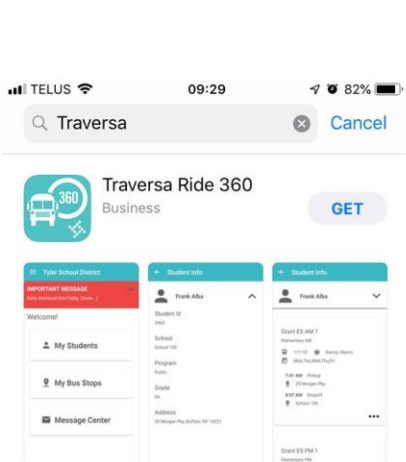

Available on Apple and Android

For more information:
Mme Suzelle Brault
(780) 837-3266